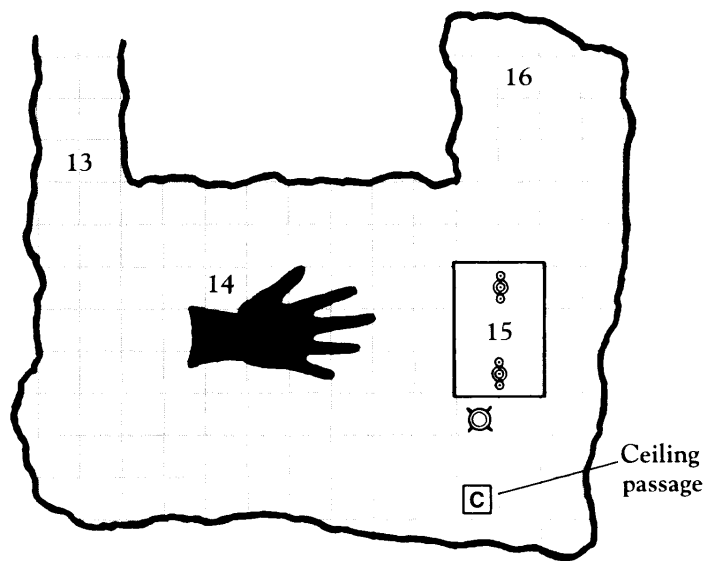

Fzoul's Tower

One square = 5 feet

Level 3

Level 5

Level 2

Level 4

Secret door

Level 1

Trap door

Subterranean Level

Key

1. Feast hall
2. Laboratory
3. Stable
4. Stairs
5. Kitchen
6. Dry storage
7. Cold storage
8. Fzoul's office
9. Conference room
10. Fzoul's private chambers
11. Treasure vault
12. Meditation chamber
13. Secret passage to temple of Bane
14. Black Altar of Bane
15. Altar
16. Eye tyrant