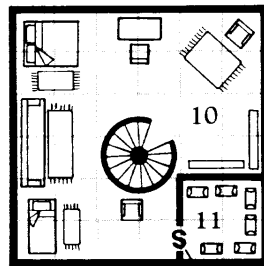

Fzoul's Tower

One square = 5 feet

Level 3

Level 5

Level 2

Level 4

Secret door

Level 1

Trap door

Subterranean Level

Key

1. Feast hall
2. Laboratory
3. Stable
4. Stairs
5. Kitchen
6. Dry storage
7. Cold storage
8. Fzoul's office
9. Conference room
10. Fzoul's private chambers
11. Treasure vault
12. Meditation chamber
13. Secret passage to temple of Bane
14. Black Altar of Bane
15. Altar
16. Eye tyrant