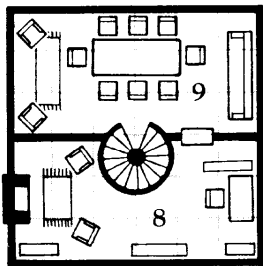

Fzoul's Tower

One square = 5 feet

Level 3

Level 5

Level 2

Level 4

Secret door

Level 1

Trap door

Subterranean Level

Key

1. Feast hall
2. Laboratory
3. Stable
4. Stairs
5. Kitchen
6. Dry storage
7. Cold storage
8. Fzoul's office
9. Conference room
10. Fzoul's private chambers
11. Treasure vault
12. Meditation chamber
13. Secret passage to temple of Bane
14. Black Altar of Bane
15. Altar
16. Eye tyrant